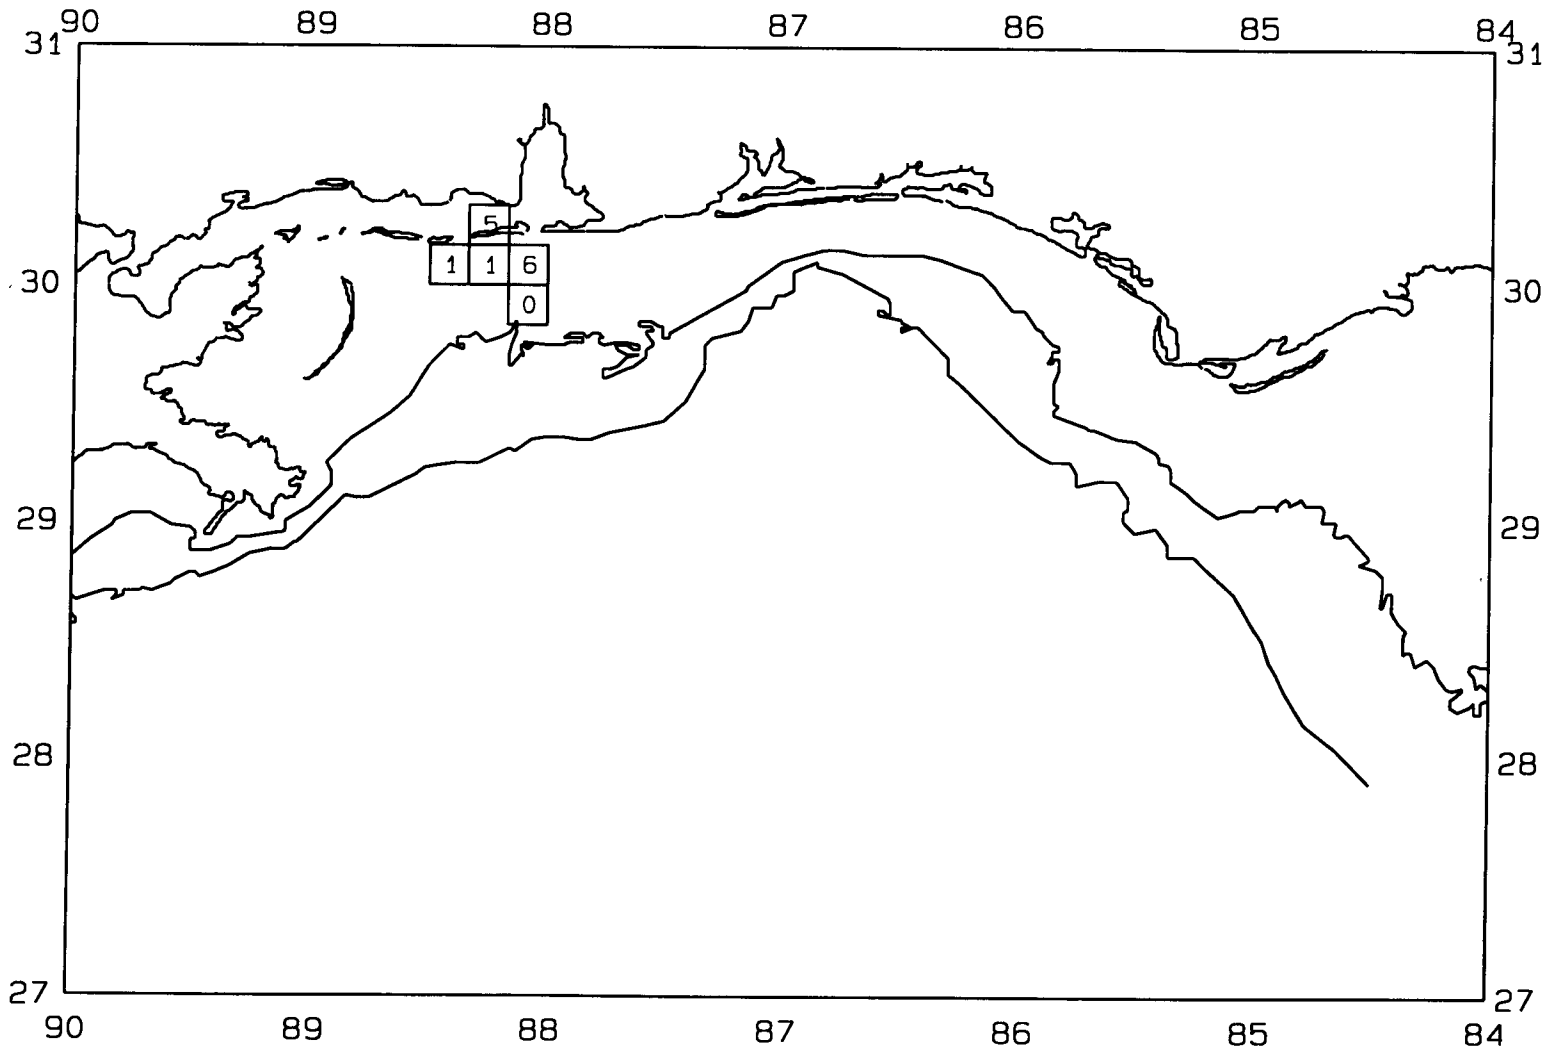

SEAMAP03
SAMPLING DATES FROM 6/10/03 TO 6/10/03
SAMPLING STATIONS

SEAMAP03

SAMPLING DATES FROM 6/10/03 TO 6/10/03

AVERAGE BROWN SHRIMP CATCH IN POUNDS/HOUR

SEAMAP03

SAMPLING DATES FROM 6/10/03 TO 6/10/03

AVERAGE BROWN SHRIMP COUNT PER POUND

SEAMAP03

SAMPLING DATES FROM 6/10/03 TO 6/10/03

AVERAGE WHITE SHRIMP CATCH IN POUNDS/HOUR

SEAMAP03

SAMPLING DATES FROM 6/10/03 TO 6/10/03

AVERAGE WHITE SHRIMP COUNT PER POUND

SEAMAP03

SAMPLING DATES FROM 6/10/03 TO 6/10/03