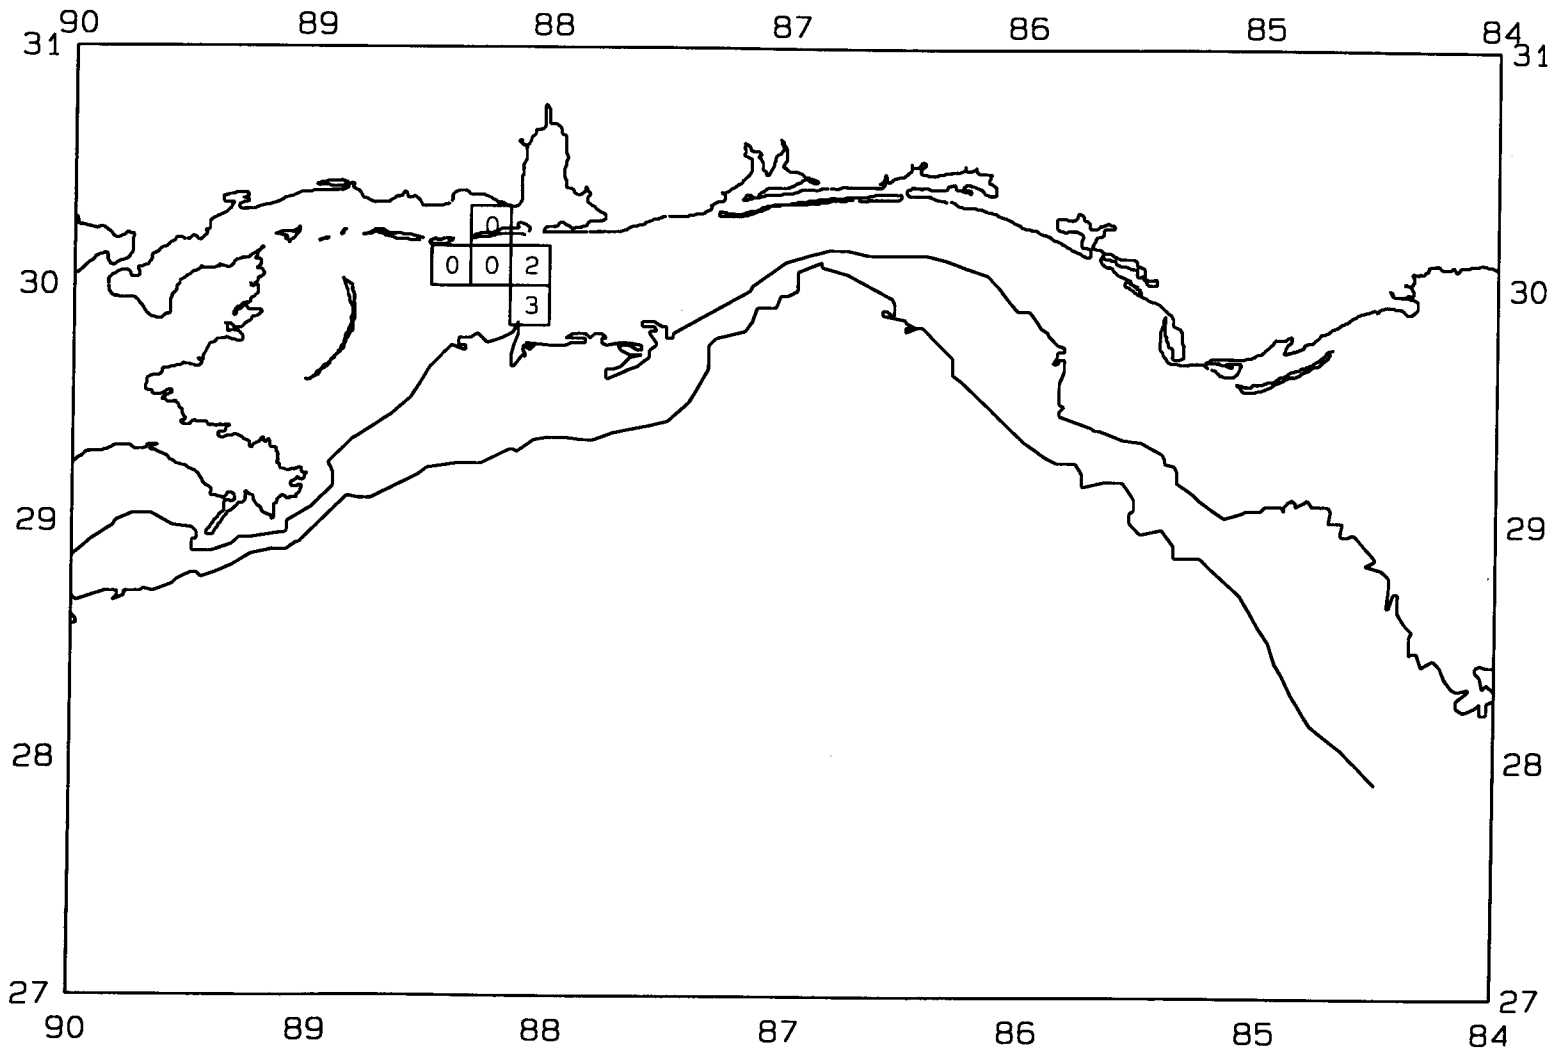

SEAMAP03

SAMPLING DATES FROM 6/10/03 TO 6/10/03

AVERAGE PINK SHRIMP CATCH IN POUNDS/HOUR