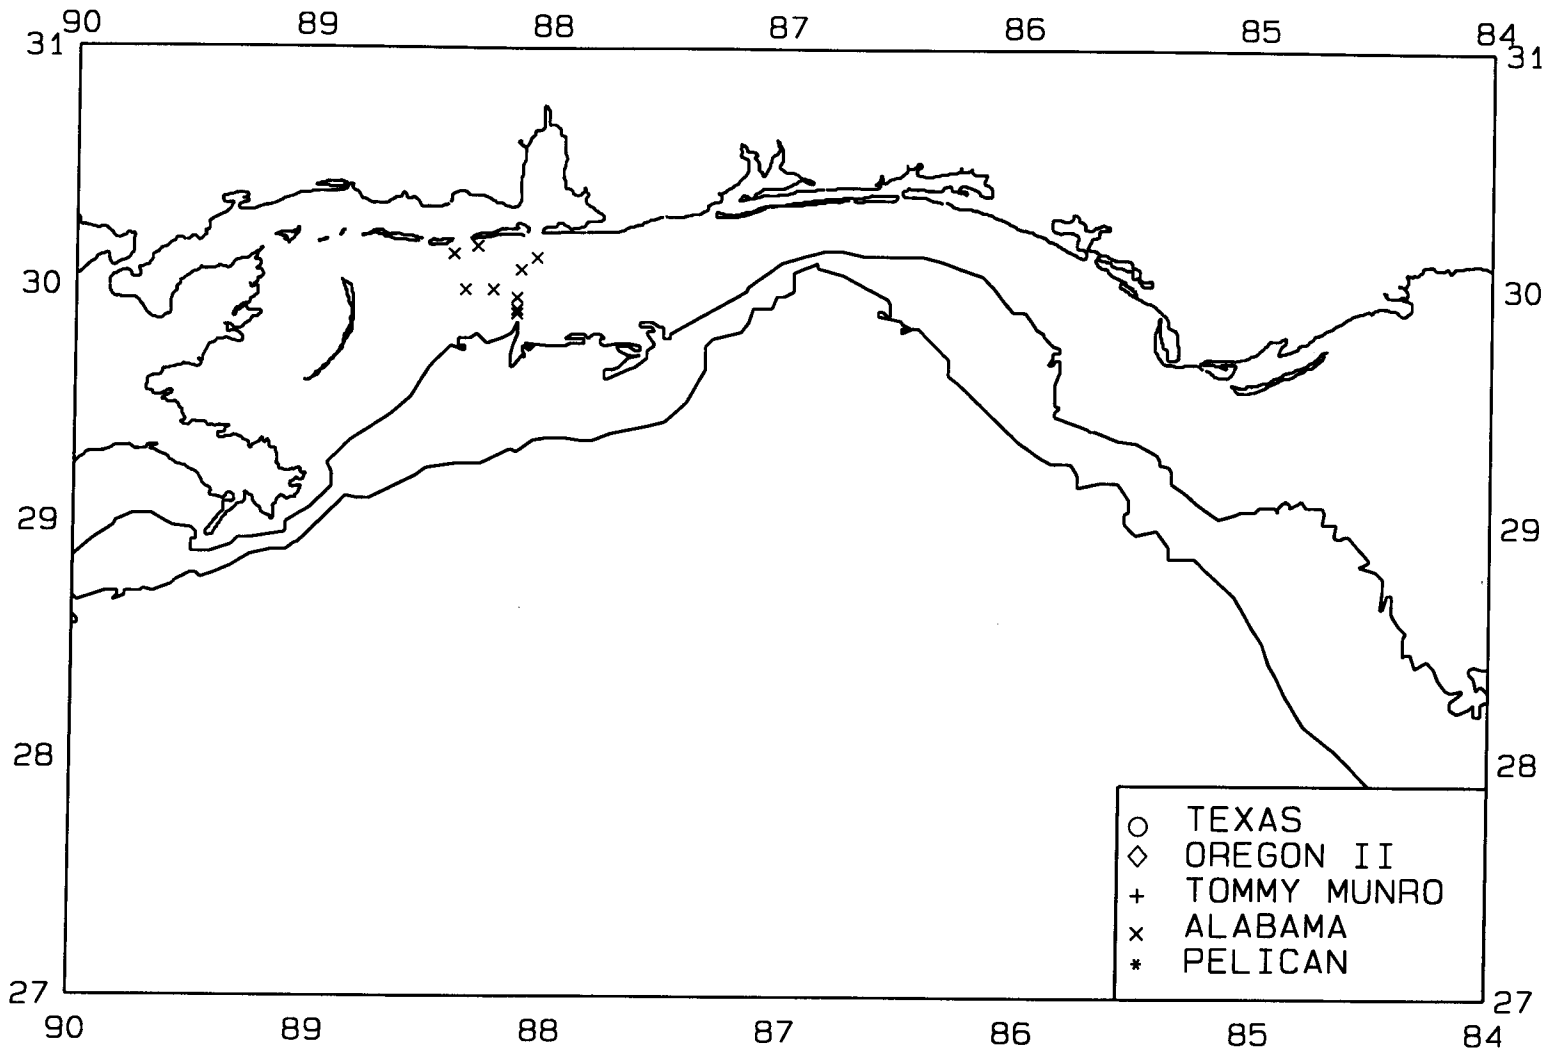

SEAMAP03
SAMPLING DATES FROM 6/10/03 TO 6/10/03
SAMPLING STATIONS

SEAMAP03

SAMPLING DATES FROM 6/10/03 TO 6/10/03

AVERAGE BROWN SHRIMP CATCH IN POUNDS/HOUR

SEAMAP03

SAMPLING DATES FROM 6/10/03 TO 6/10/03

AVERAGE BROWN SHRIMP COUNT PER POUND

SEAMAP03

SAMPLING DATES FROM 6/10/03 TO 6/10/03

AVERAGE WHITE SHRIMP CATCH IN POUNDS/HOUR

SEAMAP03

SAMPLING DATES FROM 6/10/03 TO 6/10/03

AVERAGE WHITE SHRIMP COUNT PER POUND

SEAMAP03

SAMPLING DATES FROM 6/10/03 TO 6/10/03