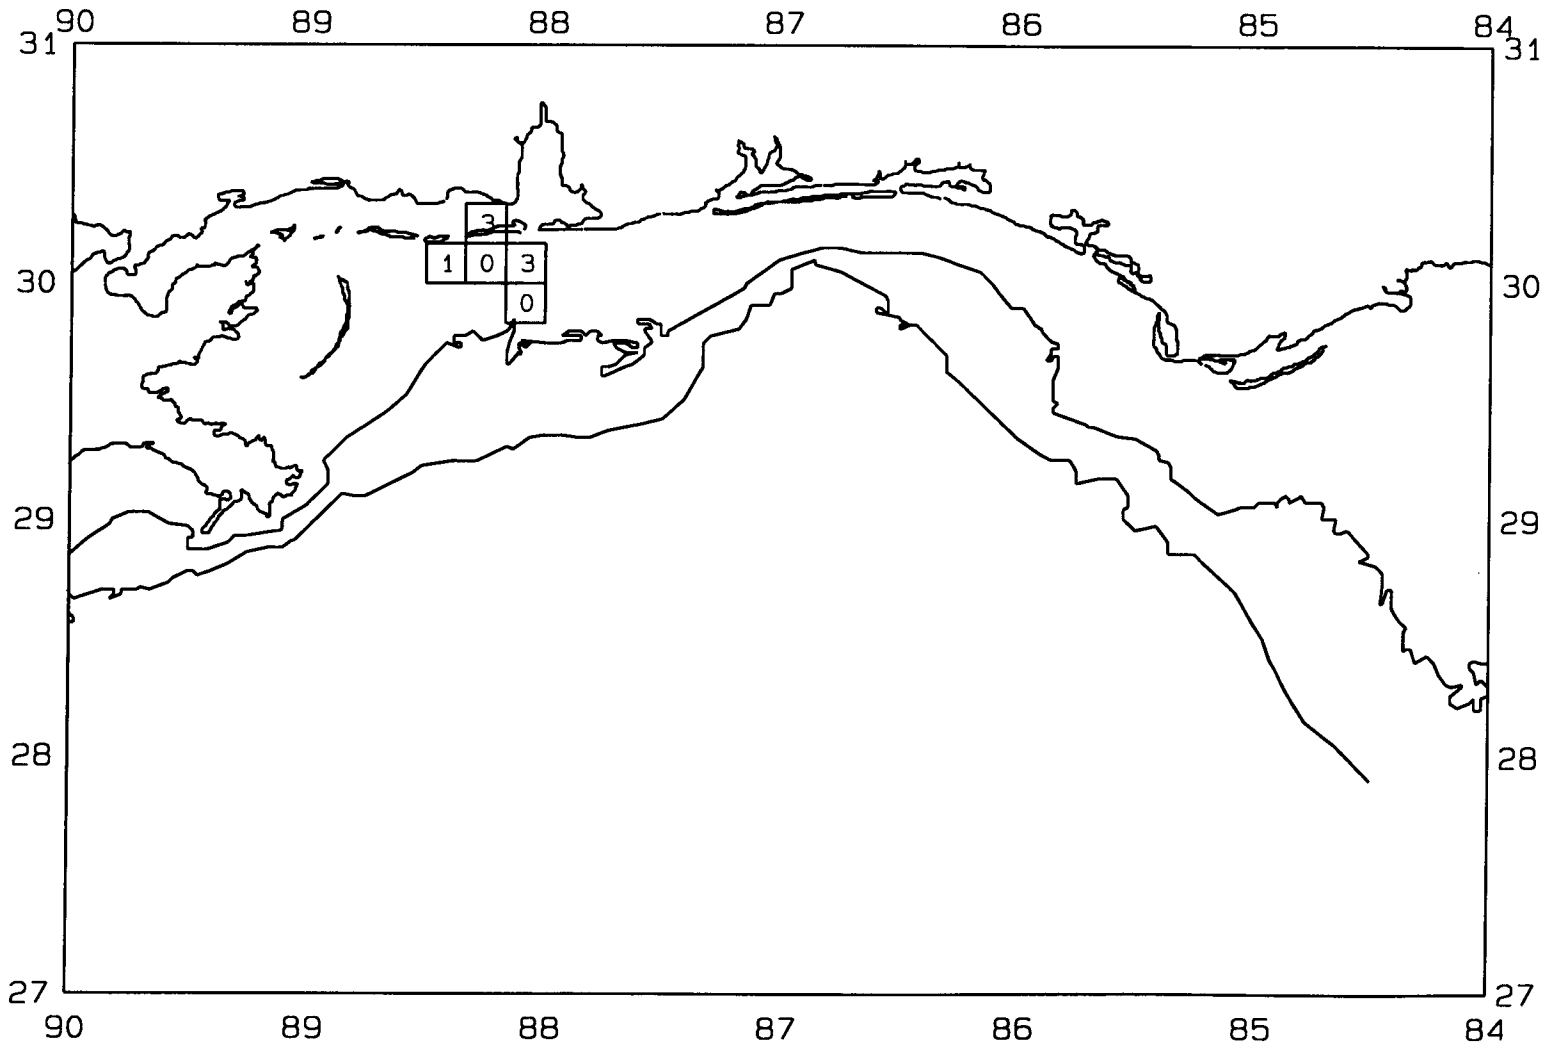

SEAMAP03
SAMPLING DATES FROM 6/10/03 TO 6/10/03
SAMPLING STATIONS

SEAMAP03

SAMPLING DATES FROM 6/10/03 TO 6/10/03

AVERAGE BROWN SHRIMP CATCH IN POUNDS/HOUR

SEAMAP03

SAMPLING DATES FROM 6/10/03 TO 6/10/03

AVERAGE BROWN SHRIMP COUNT PER POUND

SEAMAP03

SAMPLING DATES FROM 6/10/03 TO 6/10/03

AVERAGE WHITE SHRIMP CATCH IN POUNDS/HOUR

SEAMAP03

SAMPLING DATES FROM 6/10/03 TO 6/10/03

AVERAGE WHITE SHRIMP COUNT PER POUND

SEAMAP03

SAMPLING DATES FROM 6/10/03 TO 6/10/03

AVERAGE PINK SHRIMP CATCH IN POUNDS/HOUR

SEAMAP03

SAMPLING DATES FROM 6/10/03 TO 6/10/03

AVERAGE PINK SHRIMP COUNT PER POUND

SEAMAP03

SAMPLING DATES FROM 6/10/03 TO 6/10/03

AVERAGE FINFISH CATCH IN POUNDS/HOUR/10