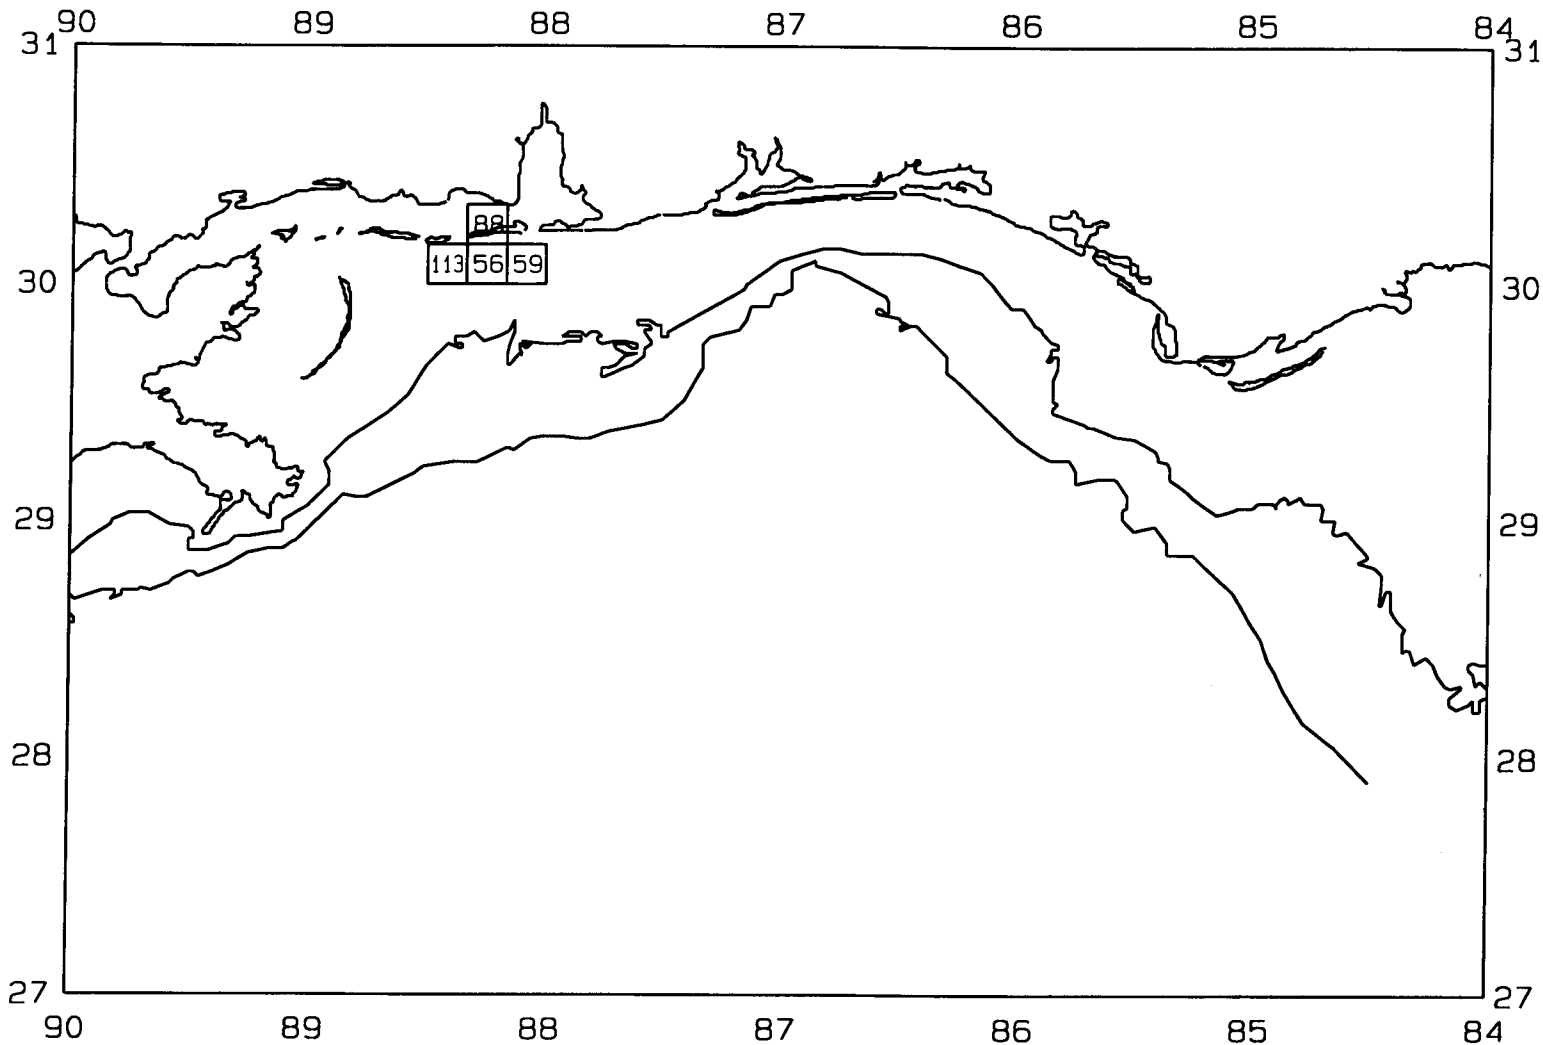

SEAMAP03
SAMPLING DATES FROM 6/10/03 TO 6/10/03
SAMPLING STATIONS

SEAMAP03

SAMPLING DATES FROM 6/10/03 TO 6/10/03

AVERAGE BROWN SHRIMP CATCH IN POUNDS/HOUR

SEAMAP03

SAMPLING DATES FROM 6/10/03 TO 6/10/03

AVERAGE BROWN SHRIMP COUNT PER POUND

SEAMAP03

SAMPLING DATES FROM 6/10/03 TO 6/10/03

AVERAGE WHITE SHRIMP CATCH IN POUNDS/HOUR

SEAMAP03

SAMPLING DATES FROM 6/10/03 TO 6/10/03

AVERAGE WHITE SHRIMP COUNT PER POUND

SEAMAP03

SAMPLING DATES FROM 6/10/03 TO 6/10/03

AVERAGE PINK SHRIMP CATCH IN POUNDS/HOUR

SEAMAP03

SAMPLING DATES FROM 6/10/03 TO 6/10/03

AVERAGE PINK SHRIMP COUNT PER POUND

SEAMAP03

SAMPLING DATES FROM 6/10/03 TO 6/10/03

AVERAGE FINFISH CATCH IN POUNDS/HOUR/10