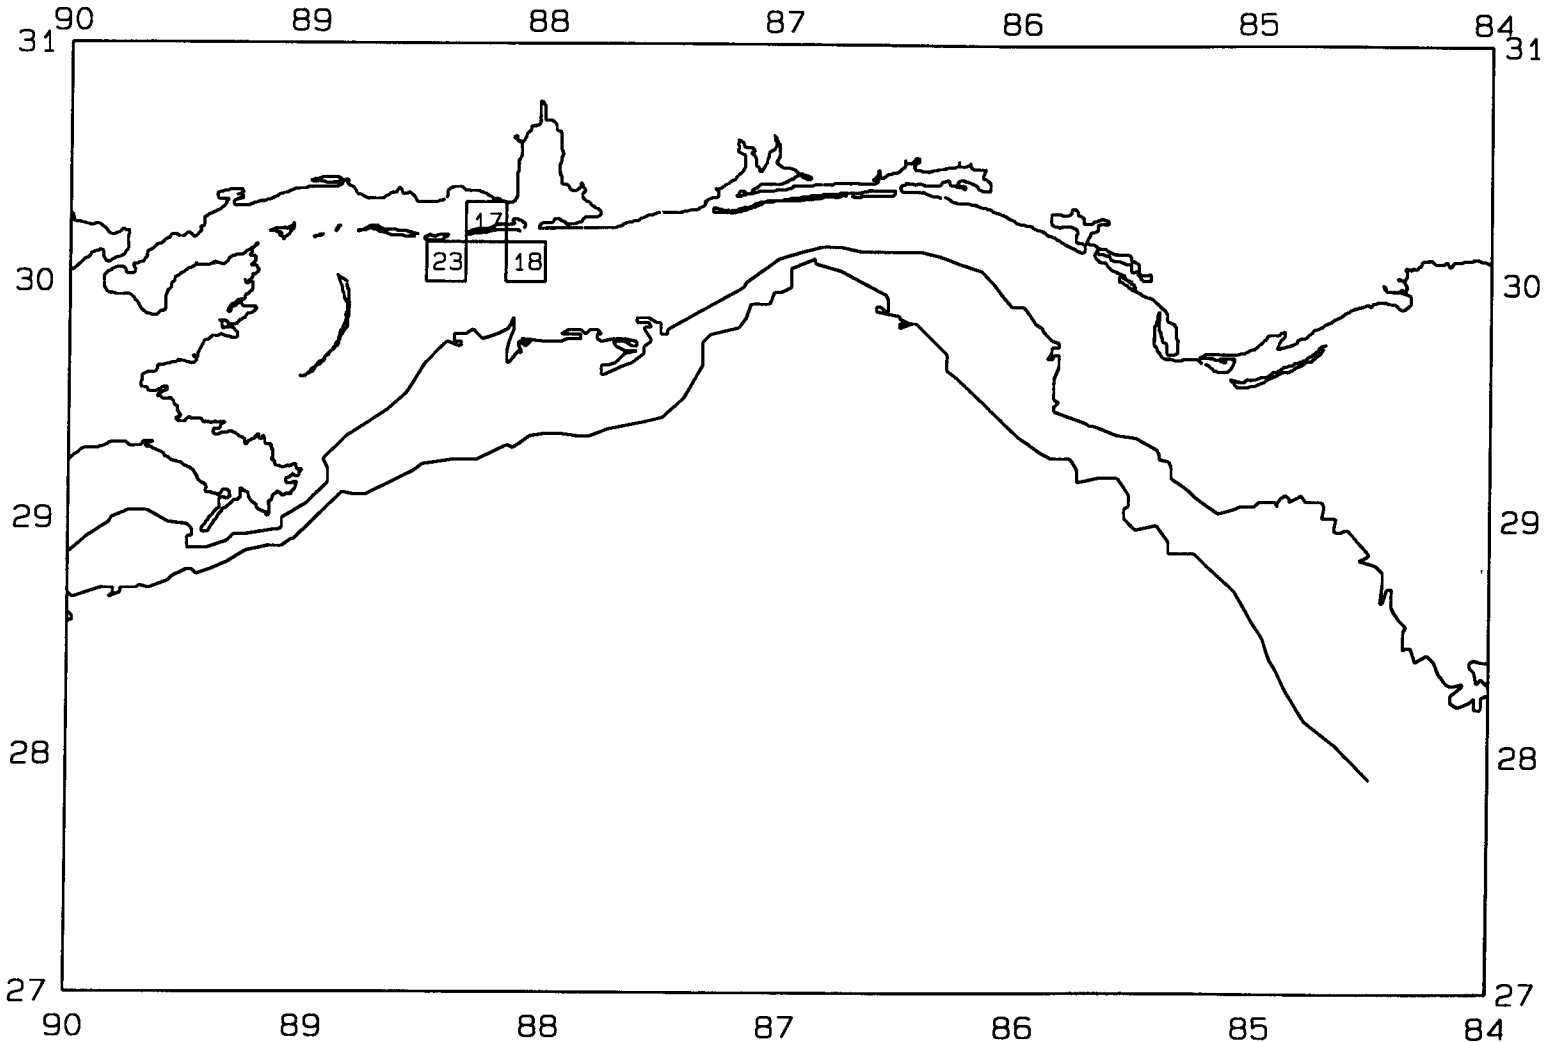

SEAMAP03

SAMPLING DATES FROM 6/10/03 TO 6/10/03

AVERAGE WHITE SHRIMP CATCH IN POUNDS/HOUR

SEAMAP03

SAMPLING DATES FROM 6/10/03 TO 6/10/03

AVERAGE WHITE SHRIMP COUNT PER POUND

SEAMAP03

SAMPLING DATES FROM 6/10/03 TO 6/10/03